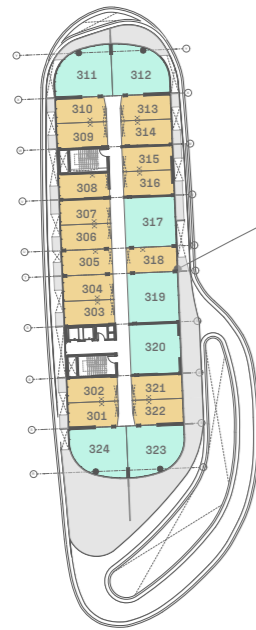

REPORTAGE.
HEIGHTS

FLOOR PLAN

LIVE THE NEXT

RIBBON TOWER

PANORAMA
BY ELIE SAAB
SEA BREEZE

REPORTAGE HEIGHTS
TOWER (1)

REPORTAGE HEIGHTS
TOWER (3)

REPORTAGE HEIGHTS
TOWER (2)

CRESCENT ISLAND

DREAM FEST

CASINO

Ground Floor
Reportage Heights

Second Floor
Reportage Heights

REPORTAGE
TOWER 1

REPORTAGE
TOWER 2

REPORTAGE
TOWER 3

Third Floor
Reportage Heights

REPORTAGE
TOWER 1

REPORTAGE
TOWER 2

REPORTAGE
TOWER 3

Fourth Floor
Reportage Heights

REPORTAGE
TOWER 1

REPORTAGE
TOWER 2

REPORTAGE
TOWER 3

Typical Floor (5th-25th)
Reportage Heights

REPORTAGE
TOWER 1

REPORTAGE
TOWER 2

REPORTAGE
TOWER 3

26th Floor
Reportage Heights

REPORTAGE
TOWER 1

REPORTAGE
TOWER 2

REPORTAGE
TOWER 3