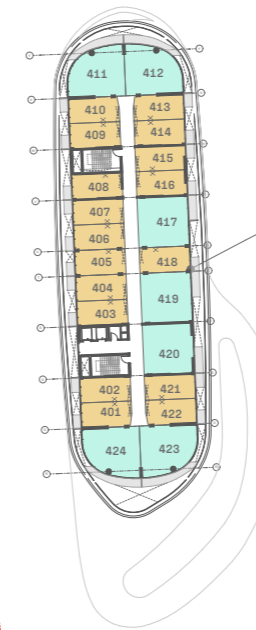

REPORTAGE.
HEIGHTS

FLOOR PLAN

LIVE THE NEXT

RIBBON TOWER

PANORAMA
BY ELIE SAAB
SEA BREEZE

REPORTAGE HEIGHTS
TOWER (1)

REPORTAGE HEIGHTS
TOWER (3)

REPORTAGE HEIGHTS
TOWER (2)

CRESCENT ISLAND

DREAM FEST

CASINO

Ground Floor
Reportage Heights

Second Floor
Reportage Heights

REPORTAGE
TOWER 1

REPORTAGE
TOWER 2

REPORTAGE
TOWER 3

Third Floor
Reportage Heights

REPORTAGE
TOWER 1

REPORTAGE
TOWER 2

REPORTAGE
TOWER 3

Fourth Floor
Reportage Heights

REPORTAGE
TOWER 1

REPORTAGE
TOWER 2

REPORTAGE
TOWER 3

Typical Floor (5th-25th)
Reportage Heights

REPORTAGE
TOWER 1

REPORTAGE
TOWER 2

REPORTAGE
TOWER 3

26th Floor
Reportage Heights

REPORTAGE
TOWER 1

REPORTAGE
TOWER 2

REPORTAGE
TOWER 3