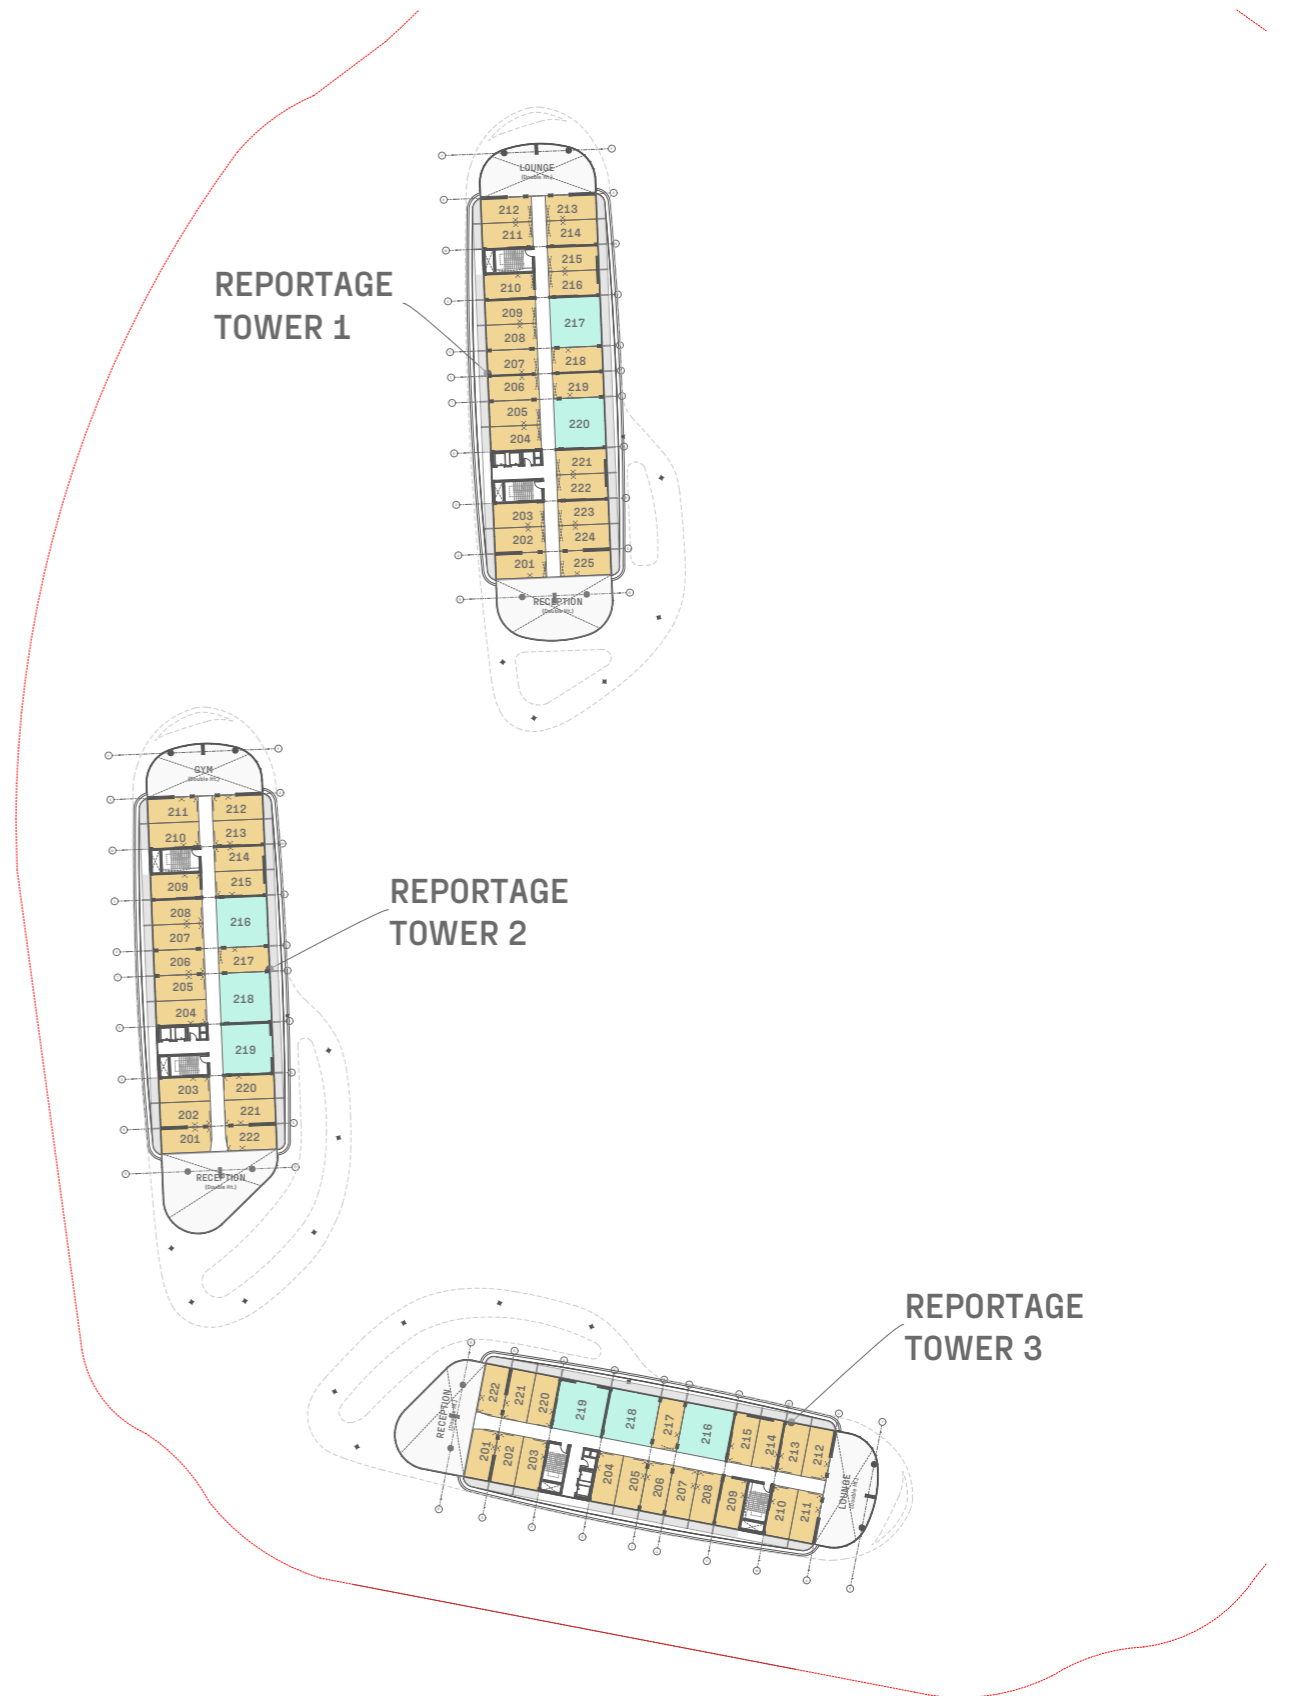

REPORTAGE.
HEIGHTS

FLOOR PLAN

LIVE THE NEXT

RIBBON TOWER

PANORAMA
BY ELIE SAAB
SEA BREEZE

REPORTAGE HEIGHTS
TOWER (1)

REPORTAGE HEIGHTS
TOWER (3)

REPORTAGE HEIGHTS
TOWER (2)

CRESCENT ISLAND

DREAM FEST

CASINO

Ground Floor
Reportage Heights

Second Floor
Reportage Heights

REPORTAGE
TOWER 1

REPORTAGE
TOWER 2

REPORTAGE
TOWER 3

Third Floor
Reportage Heights

REPORTAGE
TOWER 1

REPORTAGE
TOWER 2

REPORTAGE
TOWER 3

Fourth Floor
Reportage Heights

REPORTAGE
TOWER 1

REPORTAGE
TOWER 2

REPORTAGE
TOWER 3

Typical Floor (5th-25th)
Reportage Heights

REPORTAGE
TOWER 1

REPORTAGE
TOWER 2

REPORTAGE
TOWER 3

26th Floor
Reportage Heights

REPORTAGE
TOWER 1

REPORTAGE
TOWER 2

REPORTAGE
TOWER 3