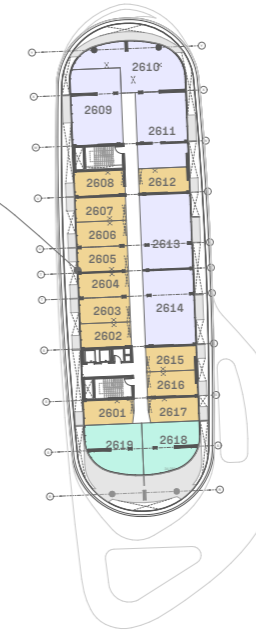

CRESCENT ISLAND

DREAM FEST

CASINO

Ground Floor
Reportage Heights

Second Floor
Reportage Heights

REPORTAGE
TOWER 1

REPORTAGE
TOWER 2

REPORTAGE
TOWER 3

Third Floor
Reportage Heights

REPORTAGE
TOWER 1

REPORTAGE
TOWER 2

REPORTAGE
TOWER 3

Fourth Floor
Reportage Heights

REPORTAGE
TOWER 1

REPORTAGE
TOWER 2

REPORTAGE
TOWER 3

Typical Floor (5th-25th)
Reportage Heights

REPORTAGE
TOWER 1

REPORTAGE
TOWER 2

REPORTAGE
TOWER 3

26th Floor
Reportage Heights

REPORTAGE
TOWER 1

REPORTAGE
TOWER 2

REPORTAGE
TOWER 3