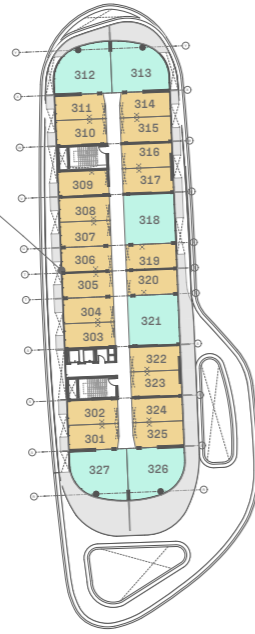

REPORTAGE.
HEIGHTS

FLOOR PLAN

LIVE THE NEXT

RIBBON TOWER

PANORAMA
BY ELIE SAAB
SEA BREEZE

REPORTAGE HEIGHTS
TOWER (1)

REPORTAGE HEIGHTS
TOWER (3)

REPORTAGE HEIGHTS
TOWER (2)

CRESCENT ISLAND

DREAM FEST

CASINO

Ground Floor
Reportage Heights

Second Floor
Reportage Heights

REPORTAGE
TOWER 1

REPORTAGE
TOWER 2

REPORTAGE
TOWER 3

Third Floor
Reportage Heights

REPORTAGE
TOWER 1

REPORTAGE
TOWER 2

REPORTAGE
TOWER 3

Fourth Floor
Reportage Heights

REPORTAGE
TOWER 1

REPORTAGE
TOWER 2

REPORTAGE
TOWER 3

Typical Floor (5th-25th)
Reportage Heights

REPORTAGE
TOWER 1

REPORTAGE
TOWER 2

REPORTAGE
TOWER 3

26th Floor
Reportage Heights

REPORTAGE
TOWER 1

REPORTAGE
TOWER 2

REPORTAGE
TOWER 3